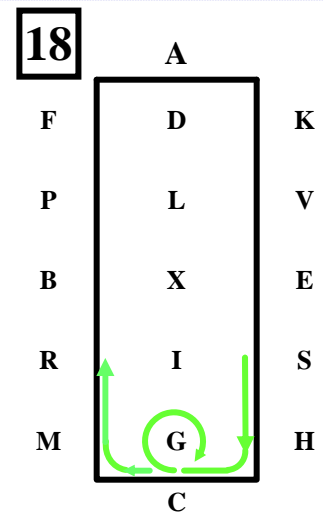

9

X Reins in one hand.
 Collected Trot.
 Circle left 20 metres.

10

XF Extended Trot.
FAK..... Reins at will,
 Collected Trot.

KE...Collected Trot,
Leaders, Shoulder in.

EM Extended Trot.
MC.....Working Trot.

Rein Back 3 metres.

Working Trot 33 m to the left.
AF.....Working Trot.
F.....Walk.

FPXS ... Walk.

SHC ...Collected Trot.
C..... Reins in one hand, circle
right 15 metres.
CMR ...Collected Trot. Reins aw