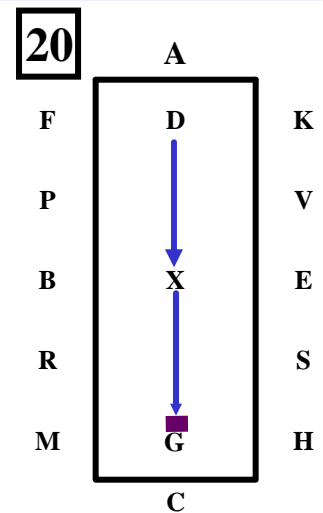

DXG ..... Extended Trot.
G ..... Halt.... Salute.
Leave the arena at Working Trot.

Colour Code ■ Halt or walk ■ Collected trot ■ Working trot ■ Extended trot ■ Rein back