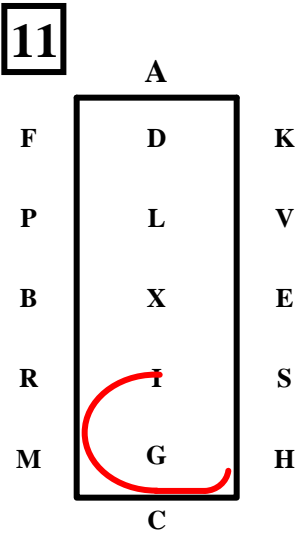

**A – L** Enter Working Trot.  
**L.....**Halt.....Salute

**LXMC....**Collected Trot.

**C – A .....**Working Trot.  
5 Loop Serpentine quarter line to quarter line.

**A - F...** Working Trot.  
**F –E...**Extended Trot.

**E....**Collected Trot.  
Circle Right 20  
Reins in one Hand

**EM ...**Extended Trot,  
reins in one hand

**MCHIX ...**Working Trot.

**X .....**Collected Trot.  
Reins on one hand.  
Circle left 15m,  
Circle left 20m.

**XF.....**Extended Trot.  
**FAK...**Working Trot.

**KV.....**Collected Trot  
**VH....**Reins in one hand,  
..10m deviation.

**HCI**...Working Trot,  
Loop right 30m

**I** .....Halt 10 seconds.

**I – L** ....Walk; 40m half circle.  
**HALT**...Driver on centre line.

**L**.....Rein Back 3 metres

**LAK**...Working Trot,  
Loop right 30m

**KX**...Extended Trot.  
**XE**...Collected Trot 20 m  
half circle left

**EF**.... Extended Trot.  
**FAD**...Collected Trot

**DB** .....Walk.