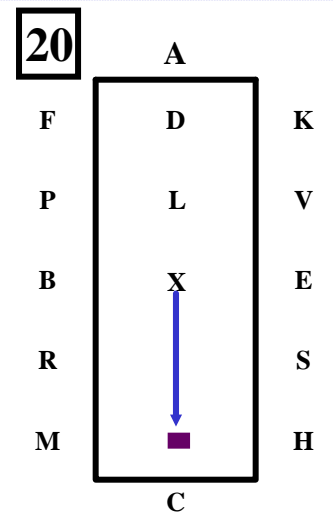

**A – L** Enter Working Trot.  
**L.....**Halt.....Salute

**LXMC....**Collected Trot.

**C – A .....**Working Trot.  
5 Loop Serpentine quarter line to quarter line.

**A - F...** Working Trot.  
**F –E...**Extended Trot.

**E....**Collected Trot.  
Circle Right 20  
Reins in one Hand

**EM ...**Extended Trot,  
reins in one hand

**MCHIX ...**Working Trot.

**X .....**Collected Trot.  
Reins on one hand.  
Circle left 15m,  
Circle left 20m.

**L**.....Rein Back 3 metres

**LAK**...Working Trot,  
Loop right 30m

**KX**...Extended Trot.  
**XE**...Collected Trot 20 m  
half circle left

**EF**.... Extended Trot.  
**FAD**...Collected Trot

**DB** .....Walk.

**BIE**....Working Trot.  
**EX**.....Collected Trot.20m  
half circle left

**XG**...Extended Trot.  
**G**.....Halt.....Salute.

**Colour Code** ■ Halt or walk ■ Collected trot ■ Working trot ■ Extended trot ■ Rein back