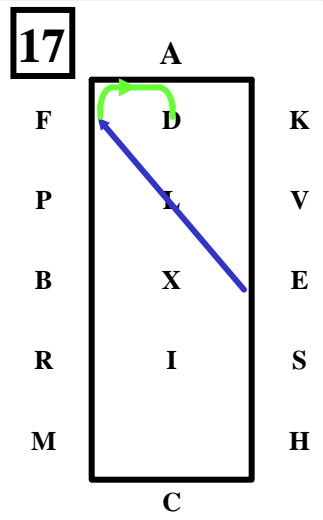

**A – L** Enter Working Trot.  
**L.....**Halt.....Salute

**LXMC....**Collected Trot.

**C – A .....**Working Trot.  
5 Loop Serpentine quarter line to quarter line.

**A - F...** Working Trot.  
**F –E...**Extended Trot.

**E....**Collected Trot.  
Circle Right 20  
Reins in one Hand

**EM ...**Extended Trot,  
reins in one hand

**MCHIX ...**Working Trot.

**X .....**Collected Trot.  
Reins on one hand.  
Circle left 15m,  
Circle left 20m.

**XF.....**Extended Trot.  
**FAK...**Working Trot.

**KV.....**Collected Trot  
**VH....**Reins in one hand,  
..10m deviation.

**HCI**...Working Trot,  
Loop right 30m

**I** .....Halt 10 seconds.

**I – L** ....Walk; 40m half circle.  
**HALT**...Driver on centre line.

**L**.....Rein Back 3 metres

**LAK**...Working Trot,  
Loop right 30m

**KX**...Extended Trot.  
**XE**...Collected Trot 20 m  
half circle left

**EF**.... Extended Trot.  
**FAD**...Collected Trot

**DB** .....Walk.