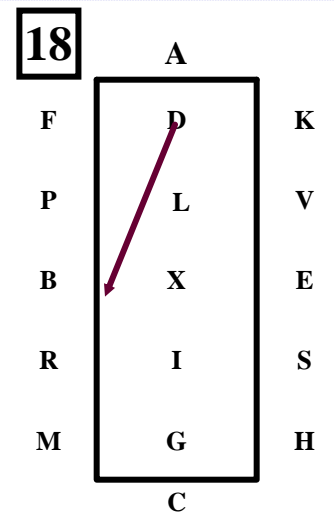

**A – L** Enter Working Trot.  
**L.....**Halt.....Salute

**LXMC....**Collected Trot.

**C – A .....**Working Trot.  
5 Loop Serpentine quarter line to quarter line.

**A - F...** Working Trot.  
**F –E...**Extended Trot.

**E....**Collected Trot.  
Circle Right 20  
Reins in one Hand

**EM ...**Extended Trot,  
reins in one hand

**MCHIX ...**Working Trot.

**X .....**Collected Trot.  
Reins on one hand.  
Circle left 15m,  
Circle left 20m.

**L**.....Rein Back 3 metres

**LAK**...Working Trot,  
Loop right 30m

**KX**...Extended Trot.  
**XE**...Collected Trot 20 m  
half circle left

**EF**.... Extended Trot.  
**FAD**...Collected Trot

**DB** .....Walk.

**BIE**....Working Trot.  
**EX**.....Collected Trot.20m  
half circle left

**XG**...Extended Trot.  
**G**.....Halt.....Salute.

**Colour Code** ■ Halt or walk ■ Collected trot ■ Working trot ■ Extended trot ■ Rein back