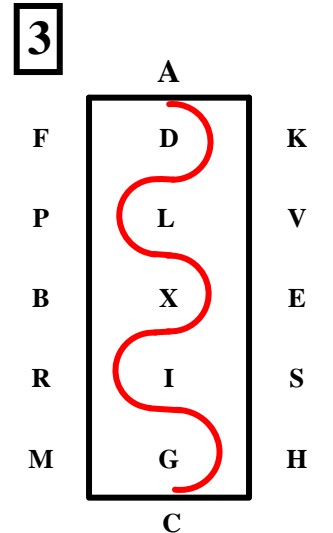

**A – L** Enter Working Trot.  
**L.....**Halt.....Salute

**LXMC....**Collected Trot.

**C – A .....**Working Trot.  
5 Loop Serpentine quarter line to quarter line.

**A - F...** Working Trot.  
**F –E...**Extended Trot.

**E....**Collected Trot.  
Circle Right 20  
Reins in one Hand

**EM ...**Extended Trot,  
reins in one hand

**MCHIX ...**Working Trot.

**X .....**Collected Trot.  
Reins on one hand.  
Circle left 15m,  
Circle left 20m.

**XF.....**Extended Trot.  
**FAK...**Working Trot.

**KV.....**Collected Trot  
**VH....**Reins in one hand,  
..10m deviation.

**HCI**...Working Trot,  
Loop right 30m

**I** .....Halt 10 seconds.

**I – L** ....Walk; 40m half circle.  
**HALT**...Driver on centre line.

**L**.....Rein Back 3 metres

**LAK**...Working Trot,  
Loop right 30m

**KX**...Extended Trot.  
**XE**...Collected Trot 20 m  
half circle left

**EF**.... Extended Trot.  
**FAD**...Collected Trot

**DB** .....Walk.