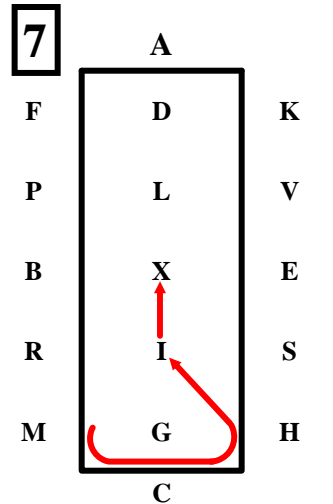

**A – L** Enter Working Trot.  
**L.....**Halt.....Salute

**LXMC....**Collected Trot.

**C – A .....**Working Trot.  
5 Loop Serpentine quarter line to quarter line.

**A - F...** Working Trot.  
**F –E...**Extended Trot.

**E....**Collected Trot.  
Circle Right 20  
Reins in one Hand

**EM ...**Extended Trot,  
reins in one hand

**MCHIX ...**Working Trot.

**X .....**Collected Trot.  
Reins on one hand.  
Circle left 15m,  
Circle left 20m.

**XF.....**Extended Trot.  
**FAK...**Working Trot.

**KV.....**Collected Trot  
**VH....**Reins in one hand,  
..10m deviation.

**HCI**...Working Trot,  
Loop right 30m

**I** .....Halt 10 seconds.

**I – L** ....Walk; 40m half circle.  
**HALT**...Driver on centre line.

**L**.....Rein Back 3 metres

**LAK**...Working Trot,  
Loop right 30m

**KX**...Extended Trot.  
**XE**...Collected Trot 20 m  
half circle left

**EF**.... Extended Trot.  
**FAD**...Collected Trot

**DB** .....Walk.