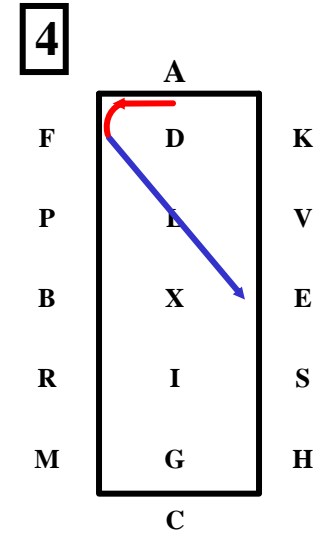

**A – L** Enter Working Trot.  
**L.....**Halt.....Salute

**LXMC....**Collected Trot.

**C – A .....**Working Trot.  
5 Loop Serpentine quarter line to quarter line.

**A - F...** Working Trot.  
**F –E...**Extended Trot.

**E....**Collected Trot.  
Circle Right 20  
Reins in one Hand

**EM ...**Extended Trot,  
reins in one hand

**MCHIX ...**Working Trot.

**X .....**Collected Trot.  
Reins on one hand.  
Circle left 15m,  
Circle left 20m.

**XF.....**Extended Trot.  
**FAK...**Working Trot.

**KV.....**Collected Trot  
**VH....**Reins in one hand,  
..10m deviation.

**HCI**...Working Trot,  
Loop right 30m

**I** .....Halt 10 seconds.

**I – L** ....Walk; 40m half circle.  
**HALT**...Driver on centre line.

**L**.....Rein Back 3 metres

**LAK**...Working Trot,  
Loop right 30m

**KX**...Extended Trot.  
**XE**...Collected Trot 20 m  
half circle left

**EF**.... Extended Trot.  
**FAD**...Collected Trot

**DB** .....Walk.