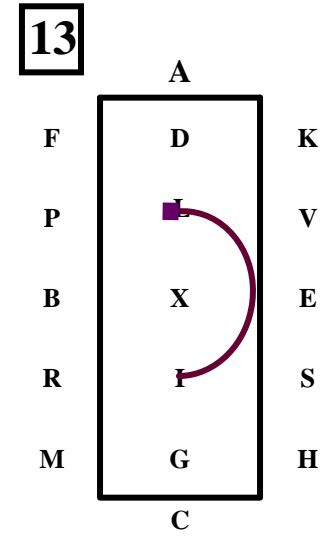

**A – L** Enter Working Trot.  
**L.....**Halt.....Salute

**LXMC....**Collected Trot.

**C – A .....**Working Trot.  
5 Loop Serpentine quarter line to quarter line.

**A - F...** Working Trot.  
**F –E...**Extended Trot.

**E....**Collected Trot.  
Circle Right 20  
Reins in one Hand

**EM ...**Extended Trot,  
reins in one hand

**MCHIX ...**Working Trot.

**X .....**Collected Trot.  
Reins on one hand.  
Circle left 15m,  
Circle left 20m.

**XF.....**Extended Trot.  
**FAK...**Working Trot.

**KV.....**Collected Trot  
**VH....**Reins in one hand,  
..10m deviation.

**HCI**...Working Trot,  
Loop right 30m

**I** .....Halt 10 seconds.

**I – L** ....Walk; 40m half circle.  
**HALT**...Driver on centre line.

**L**.....Rein Back 3 metres

**LAK**...Working Trot,  
Loop right 30m

**KX**...Extended Trot.  
**XE**...Collected Trot 20 m  
half circle left

**EF**.... Extended Trot.  
**FAD**...Collected Trot

**DB** .....Walk.