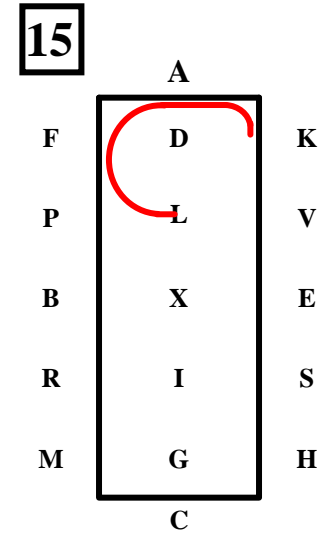

**A – L** Enter Working Trot.  
**L.....**Halt.....Salute

**LXMC....**Collected Trot.

**C – A .....**Working Trot.  
5 Loop Serpentine quarter line to quarter line.

**A - F...** Working Trot.  
**F –E...**Extended Trot.

**E....**Collected Trot.  
Circle Right 20  
Reins in one Hand

**EM ...**Extended Trot,  
reins in one hand

**MCHIX ...**Working Trot.

**X .....**Collected Trot.  
Reins on one hand.  
Circle left 15m,  
Circle left 20m.

**XF.....**Extended Trot.  
**FAK...**Working Trot.

**KV.....**Collected Trot  
**VH....**Reins in one hand,  
..10m deviation.

**HCI**...Working Trot,  
Loop right 30m

**I** .....Halt 10 seconds.

**I – L** ....Walk; 40m half circle.  
**HALT**...Driver on centre line.

**L**.....Rein Back 3 metres

**LAK**...Working Trot,  
Loop right 30m

**KX**...Extended Trot.  
**XE**...Collected Trot 20 m  
half circle left

**EF**.... Extended Trot.  
**FAD**...Collected Trot

**DB** .....Walk.