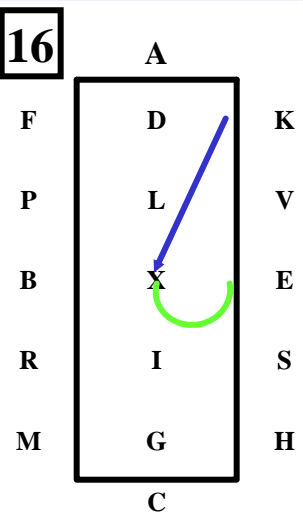

**A – L** Enter Working Trot.  
**L.....**Halt.....Salute

**LXMC....**Collected Trot.

**C – A .....**Working Trot.  
5 Loop Serpentine quarter line to quarter line.

**A - F...** Working Trot.  
**F –E...**Extended Trot.

**E....**Collected Trot.  
Circle Right 20  
Reins in one Hand

**EM ...**Extended Trot,  
reins in one hand

**MCHIX ...**Working Trot.

**X .....**Collected Trot.  
Reins on one hand.  
Circle left 15m,  
Circle left 20m.

**XF.....**Extended Trot.  
**FAK...**Working Trot.

**KV.....**Collected Trot  
**VH....**Reins in one hand,  
..10m deviation.

**HCI**...Working Trot,  
Loop right 30m

**I** .....Halt 10 seconds.

**I – L** ....Walk; 40m half circle.  
**HALT**...Driver on centre line.

**L**.....Rein Back 3 metres

**LAK**...Working Trot,  
Loop right 30m

**KX**...Extended Trot.  
**XE**...Collected Trot 20 m  
half circle left

**EF**.... Extended Trot.  
**FAD**...Collected Trot

**DB** .....Walk.