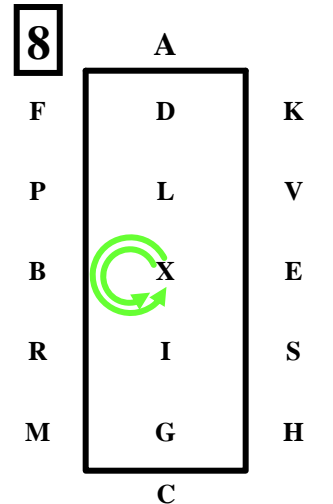

**A – L** Enter Working Trot.  
**L.....**Halt.....Salute

**LXMC....**Collected Trot.

**C – A .....**Working Trot.  
5 Loop Serpentine quarter line to quarter line.

**A - F...** Working Trot.  
**F –E...**Extended Trot.

**E....**Collected Trot.  
Circle Right 20  
Reins in one Hand

**EM ...**Extended Trot,  
reins in one hand

**MCHIX ...**Working Trot.

**X .....**Collected Trot.  
Reins on one hand.  
Circle left 15m,  
Circle left 20m.

**XF.....**Extended Trot.  
**FAK...**Working Trot.

**KV.....**Collected Trot  
**VH....**Reins in one hand,  
..10m deviation.

**HCI**...Working Trot,  
Loop right 30m

**I** .....Halt 10 seconds.

**I – L** ....Walk; 40m half circle.  
**HALT**...Driver on centre line.