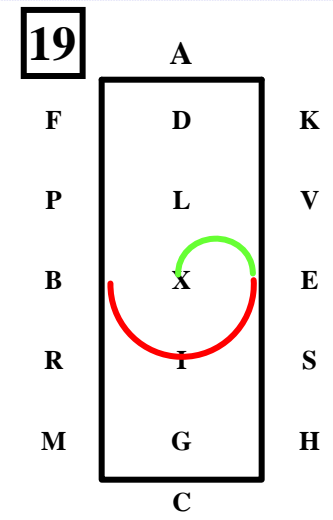

**A – L** Enter Working Trot.  
**L.....**Halt.....Salute

**LXMC....**Collected Trot.

**C – A .....**Working Trot.  
5 Loop Serpentine quarter line to quarter line.

**A - F...** Working Trot.  
**F –E...**Extended Trot.

**E....**Collected Trot.  
Circle Right 20  
Reins in one Hand

**EM ...**Extended Trot,  
reins in one hand

**MCHIX ...**Working Trot.

**X .....**Collected Trot.  
Reins on one hand.  
Circle left 15m,  
Circle left 20m.

**L**.....Rein Back 3 metres

**LAK**...Working Trot,  
Loop right 30m

**KX**...Extended Trot.  
**XE**...Collected Trot 20 m  
half circle left

**EF**.... Extended Trot.  
**FAD**...Collected Trot

**DB** .....Walk.

**BIE**....Working Trot.  
**EX**.....Collected Trot.20m  
half circle left

**XG**...Extended Trot.  
**G**.....Halt.....Salute.

**Colour Code** ■ Halt or walk ■ Collected trot ■ Working trot ■ Extended trot ■ Rein back