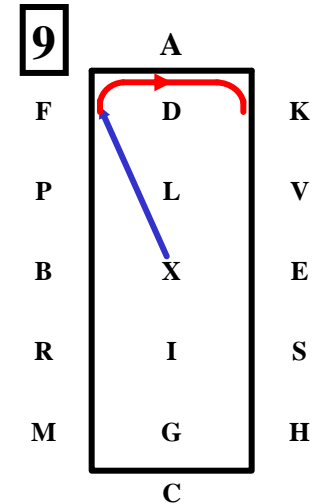

**A – L** Enter Working Trot.  
**L.....**Halt.....Salute

**LXMC....**Collected Trot.

**C – A .....**Working Trot.  
5 Loop Serpentine quarter line to quarter line.

**A - F...** Working Trot.  
**F –E...**Extended Trot.

**E....**Collected Trot.  
Circle Right 20  
Reins in one Hand

**EM ...**Extended Trot,  
reins in one hand

**MCHIX ...**Working Trot.

**X .....**Collected Trot.  
Reins on one hand.  
Circle left 15m,  
Circle left 20m.

**XF.....**Extended Trot.  
**FAK...**Working Trot.

**KV.....**Collected Trot  
**VH....**Reins in one hand,  
..10m deviation.

**HCI**...Working Trot,  
Loop right 30m

**I** .....Halt 10 seconds.

**I – L** ....Walk; 40m half circle.  
**HALT**...Driver on centre line.

**L**.....Rein Back 3 metres

**LAK**...Working Trot,  
Loop right 30m

**KX**...Extended Trot.  
**XE**...Collected Trot 20 m  
half circle left

**EF**.... Extended Trot.  
**FAD**...Collected Trot

**DB** .....Walk.