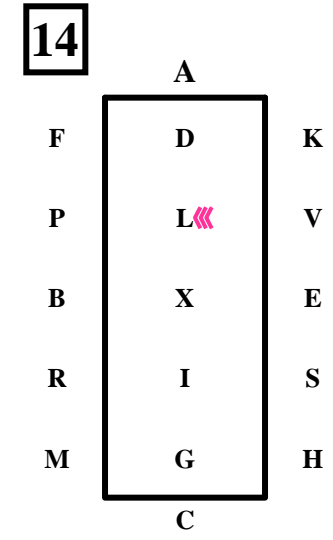

**A – L** Enter Working Trot.  
**L.....**Halt.....Salute

**LXMC....**Collected Trot.

**C – A .....**Working Trot.  
5 Loop Serpentine quarter line to quarter line.

**A - F...** Working Trot.  
**F –E...**Extended Trot.

**E....**Collected Trot.  
Circle Right 20  
Reins in one Hand

**EM ...**Extended Trot,  
reins in one hand

**MCHIX ...**Working Trot.

**X .....**Collected Trot.  
Reins on one hand.  
Circle left 15m,  
Circle left 20m.

**XF.....**Extended Trot.  
**FAK...**Working Trot.

**KV.....**Collected Trot  
**VH....**Reins in one hand,  
..10m deviation.

**HCI**...Working Trot,  
Loop right 30m

**I** .....Halt 10 seconds.

**I – L** ....Walk; 40m half circle.  
**HALT**...Driver on centre line.

**L**.....Rein Back 3 metres

**LAK**...Working Trot,  
Loop right 30m

**KX**...Extended Trot.  
**XE**...Collected Trot 20 m  
half circle left

**EF**.... Extended Trot.  
**FAD**...Collected Trot

**DB** .....Walk.