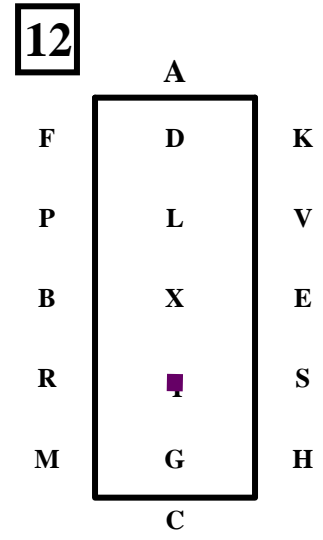

**A – L** Enter Working Trot.  
**L.....**Halt.....Salute

**LXMC....**Collected Trot.

**C – A .....**Working Trot.  
5 Loop Serpentine quarter line to quarter line.

**A - F...** Working Trot.  
**F –E...**Extended Trot.

**E....**Collected Trot.  
Circle Right 20  
Reins in one Hand

**EM ...**Extended Trot,  
reins in one hand

**MCHIX ...**Working Trot.

**X .....**Collected Trot.  
Reins on one hand.  
Circle left 15m,  
Circle left 20m.

**XF.....**Extended Trot.  
**FAK...**Working Trot.

**KV.....**Collected Trot  
**VH....**Reins in one hand,  
..10m deviation.

**HCI**...Working Trot,  
Loop right 30m

**I** .....Halt 10 seconds.

**I – L** ....Walk; 40m half circle.  
**HALT**...Driver on centre line.

**L**.....Rein Back 3 metres

**LAK**...Working Trot,  
Loop right 30m

**KX**...Extended Trot.  
**XE**...Collected Trot 20 m  
half circle left

**EF**.... Extended Trot.  
**FAD**...Collected Trot

**DB** .....Walk.