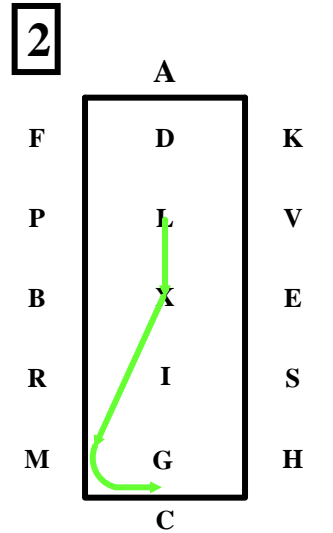

**A – L** Enter Working Trot.  
**L.....**Halt.....Salute

**LXMC....**Collected Trot.

**C – A .....**Working Trot.  
5 Loop Serpentine quarter line to quarter line.

**A - F...** Working Trot.  
**F –E...**Extended Trot.

**E....**Collected Trot.  
Circle Right 20  
Reins in one Hand

**EM ...**Extended Trot,  
reins in one hand

**MCHIX ...**Working Trot.

**X .....**Collected Trot.  
Reins on one hand.  
Circle left 15m,  
Circle left 20m.

**XF.....**Extended Trot.  
**FAK...**Working Trot.

**KV.....**Collected Trot  
**VH....**Reins in one hand,  
..10m deviation.

**HCI**...Working Trot,  
Loop right 30m

**I** .....Halt 10 seconds.

**I – L** ....Walk; 40m half circle.  
**HALT**...Driver on centre line.