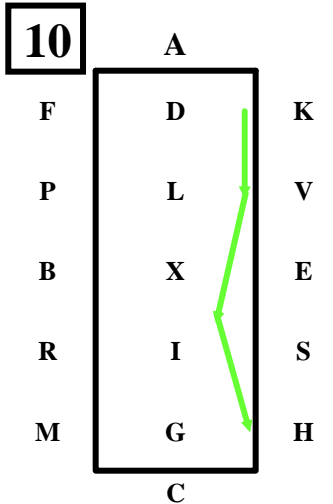

**A – L** Enter Working Trot.  
**L.....**Halt.....Salute

**LXMC....**Collected Trot.

**C – A .....**Working Trot.  
5 Loop Serpentine quarter line to quarter line.

**A - F...** Working Trot.  
**F –E...**Extended Trot.

**E....**Collected Trot.  
Circle Right 20  
Reins in one Hand

**EM ...**Extended Trot,  
reins in one hand

**MCHIX ...**Working Trot.

**X .....**Collected Trot.  
Reins on one hand.  
Circle left 15m,  
Circle left 20m.

**XF.....**Extended Trot.  
**FAK...**Working Trot.

**KV.....**Collected Trot  
**VH....**Reins in one hand,  
..10m deviation.

**HCI**...Working Trot,  
Loop right 30m

**I** .....Halt 10 seconds.

**I – L** ....Walk; 40m half circle.  
**HALT**...Driver on centre line.

**L**.....Rein Back 3 metres

**LAK**...Working Trot,  
Loop right 30m

**KX**...Extended Trot.  
**XE**...Collected Trot 20 m  
half circle left

**EF**.... Extended Trot.  
**FAD**...Collected Trot

**DB** .....Walk.